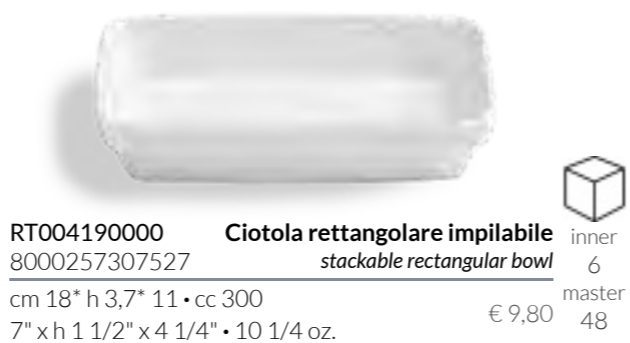

RT004130000
8000257307534

Ciotola quadra impilabile
Stackable fruit bowl

cm 12* h 4,5* 12 • cc 140
4 3/4" x h 1 3/4" x 4 3/4" • 4 3/4 oz.

inner 6
master 48

€ 6,40